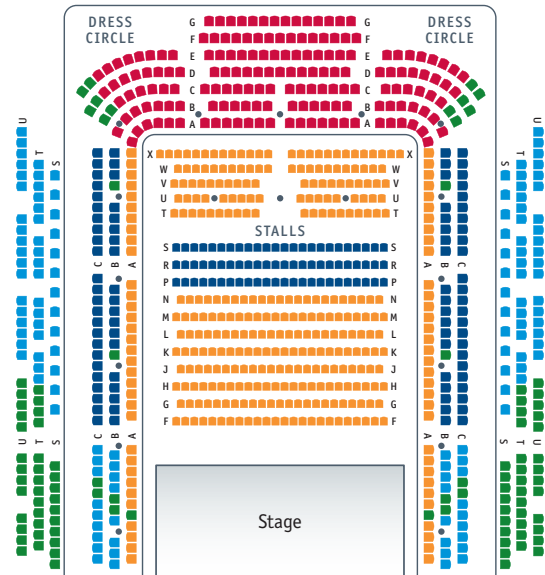

ORCHESTRAL SEATING PLAN

ST GEORGE'S
CONCERT HALL

01274 432000
bradford-theatres.co.uk

Bradford Theatres' T&Cs apply, please see website. You have received this letter as you have said you are happy to receive postal mail. However, if you would like to change your mailing preference you can access your account online or contact the Box Office. Please visit bradford-theatres.co.uk to read our Privacy Policy.