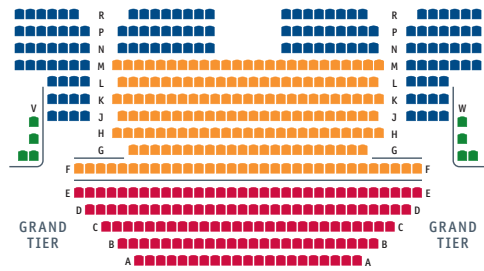

£2.75 booking fee applies per subscription

- **SAVE UP TO 20%**
- **BEST SEATS BEFORE TICKETS GO ON GENERAL SALE**

INDIVIDUAL TICKET PRICES

Seating area	Ticket price
Area A	£35.75
Area B	£30.75
Area C	£27.75
Area D	£21.75
RV (restricted view)	£17.75

Concessions: £2 off Areas A, B and C; £1 off Area D and RV.

Schools: £6 in Stalls Areas B and C, plus one supervisor free with every ten students.

Under 30s: £7.75 in Area C.

Family Tickets: £32.75 Area C, one adult/two children; £52.75 Area C, two adults/two children (children aged 16 or under).

All individual prices shown include a £2.75 per ticket booking fee but are subject to postage charge if applicable.

ORCHESTRAL SEATING PLAN

ST GEORGE'S
CONCERT HALL

01274 432000
bradford-theatres.co.uk

Bradford Theatres' T&Cs apply, please see website. You have received this letter as you have said you are happy to receive postal mail. However, if you would like to change your mailing preference you can access your account online or contact the Box Office. Please visit bradford-theatres.co.uk to read our Privacy Policy.